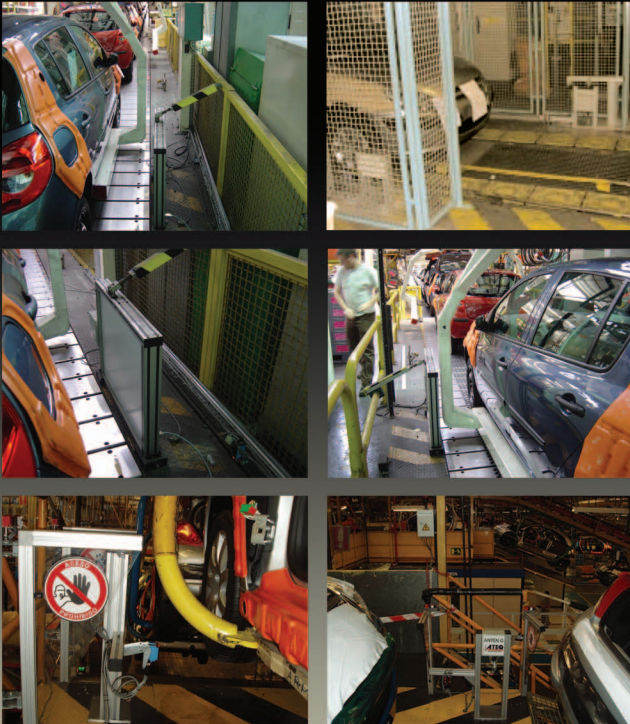

From the company that supplies
automakers' assembly lines with
industrial TPMS activation systems