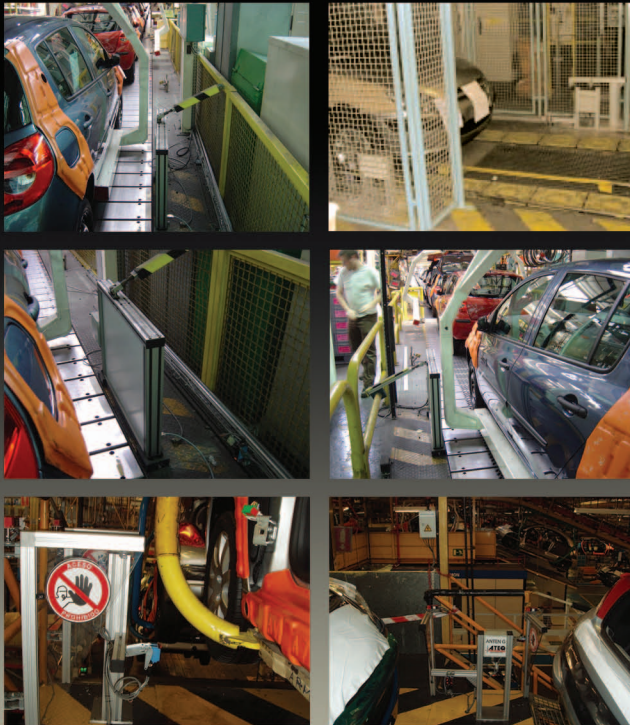

From the company that supplies
automakers' assembly lines with
industrial TPMS activation systems